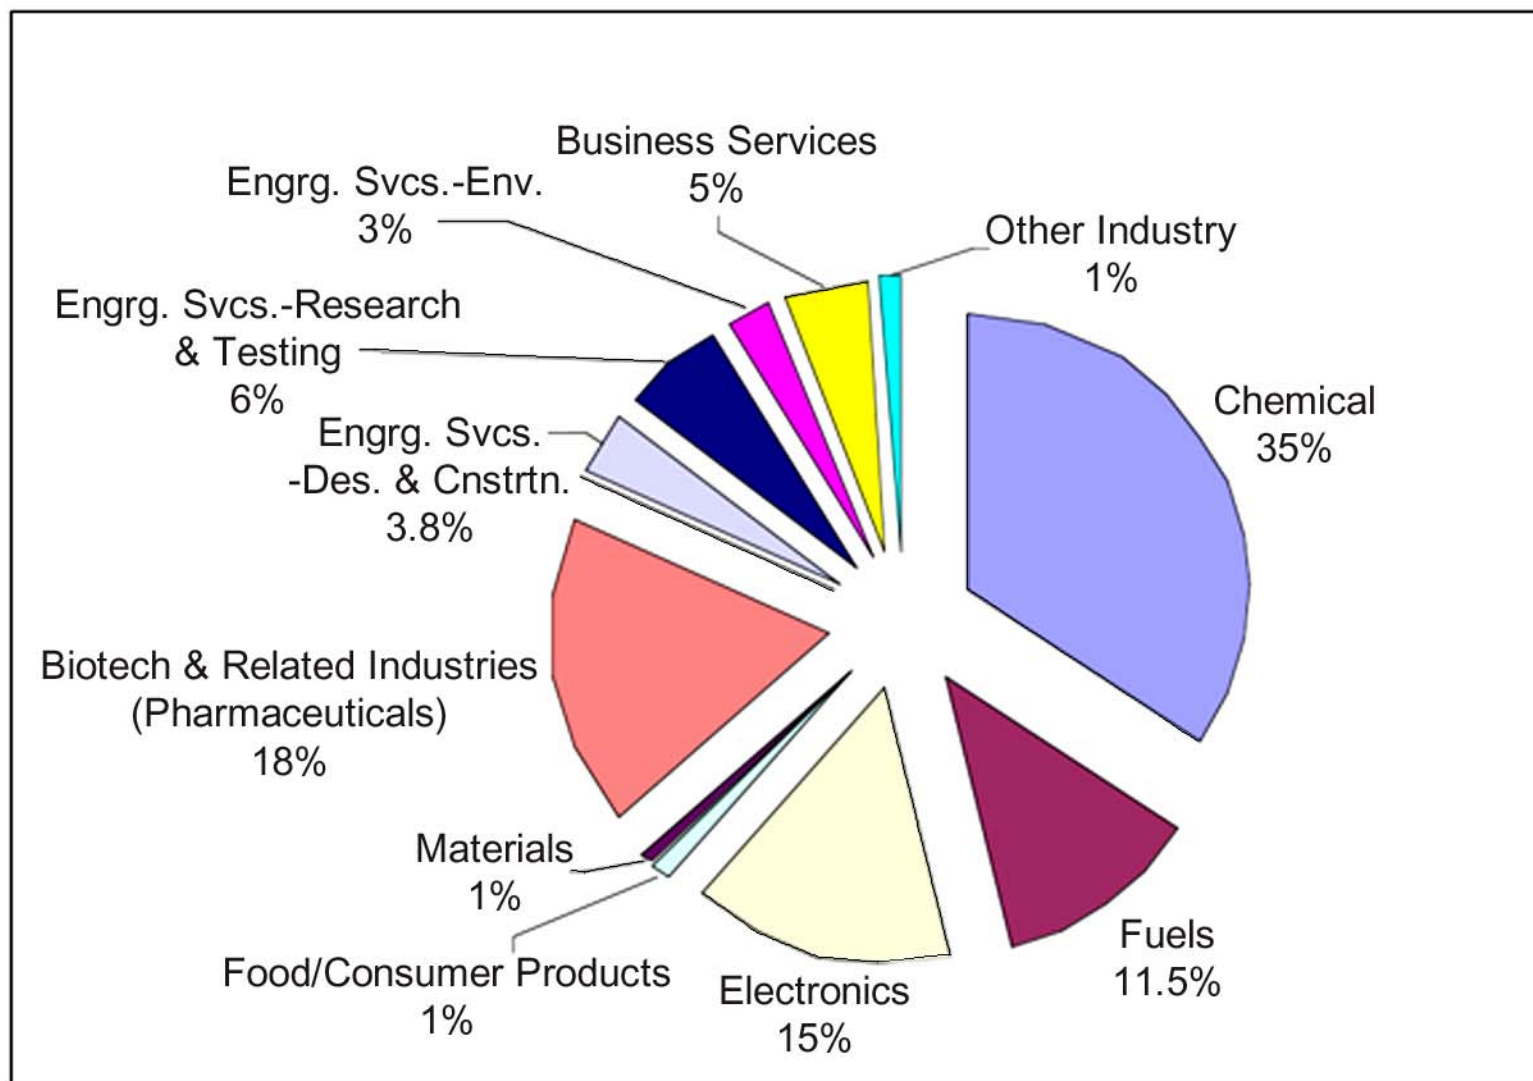

Breakdown of Industrial Employment of PhD Chemical Engineers

Initial placement of Chemical Engineering Graduates, Academica Year '00-'01, AIChE Career Services Department