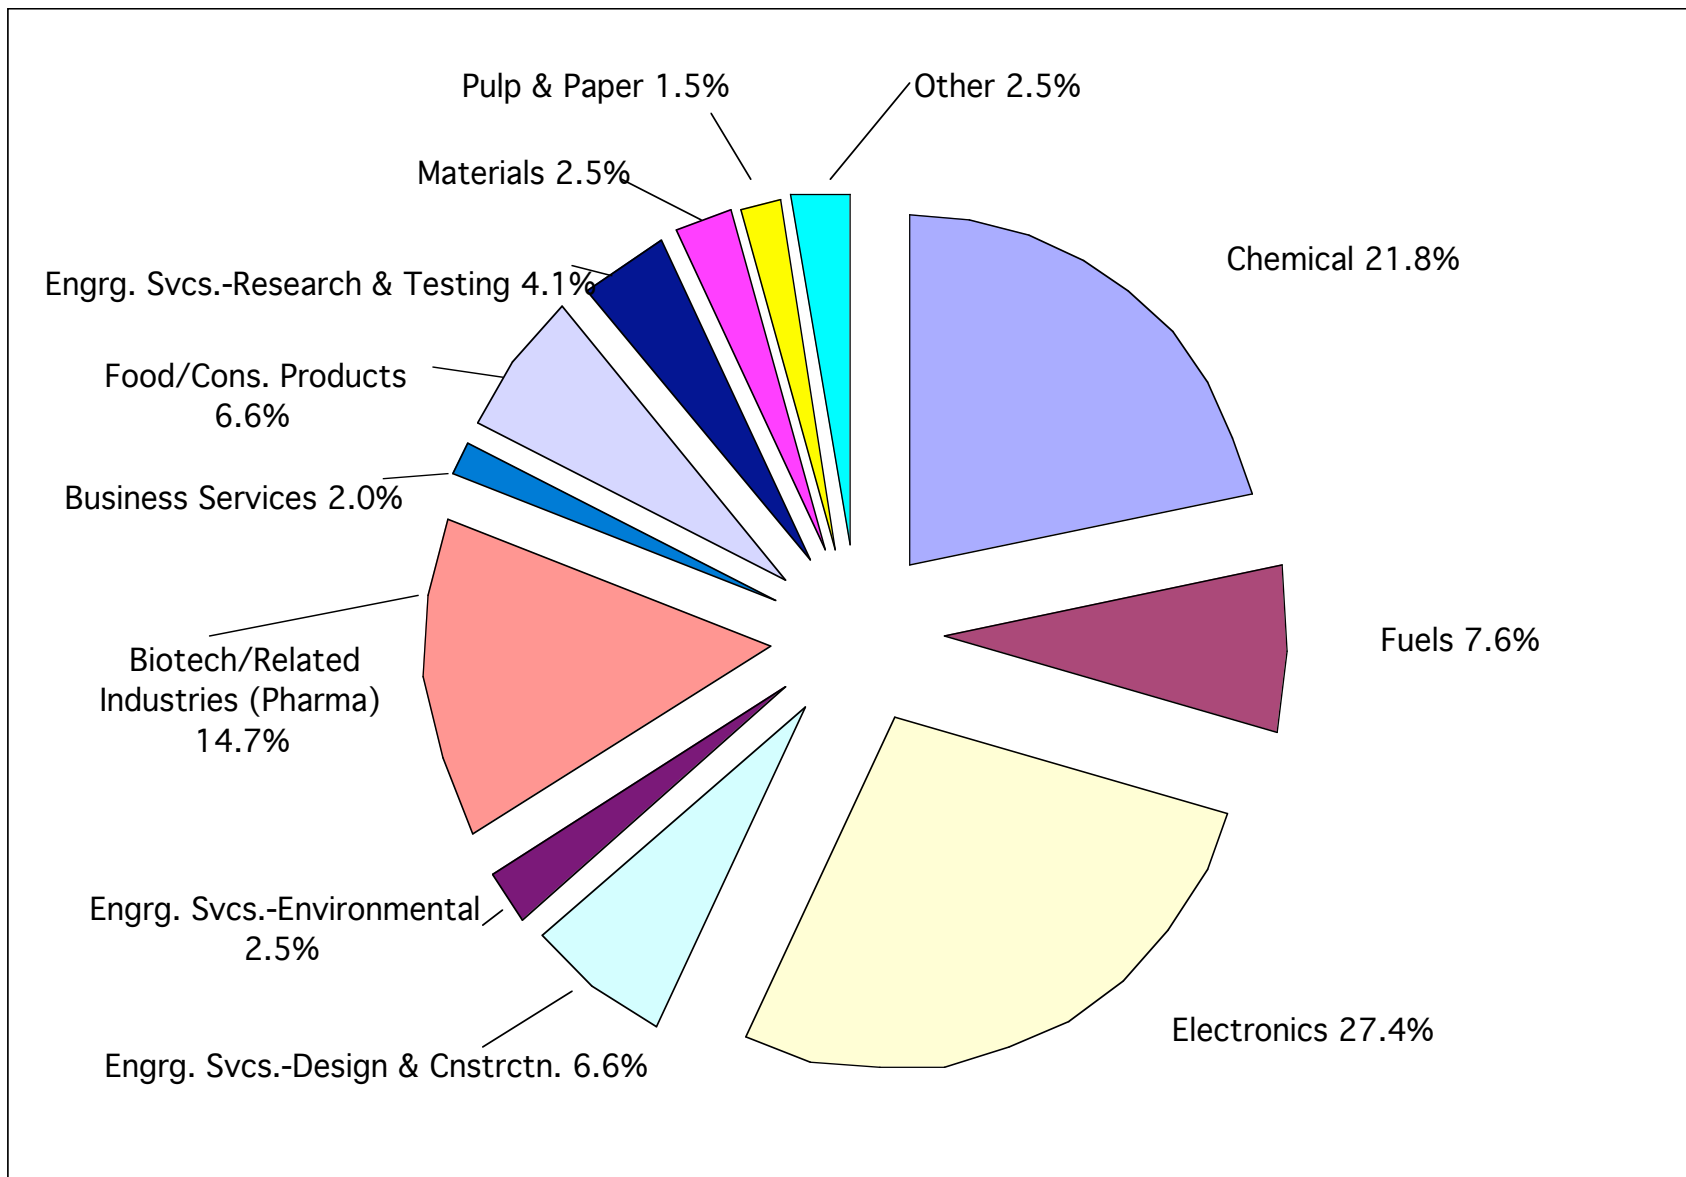

Initial Placement of BS Chemical Engineers, '00-01

Initial placement of Chemical Engineering Graduates, Academic Year '00-'01, AIChE Career Services Department

Breakdown of Industrial Employment for BS Chemical Engineers

Initial placement of Chemical Engineering Graduates, Academic Year '00-'01, AIChE Career Services Department

Initial Placement of MS Chemical Engineers, '00-01

Breakdown of Industrial Employment for MS Chemical Engineers