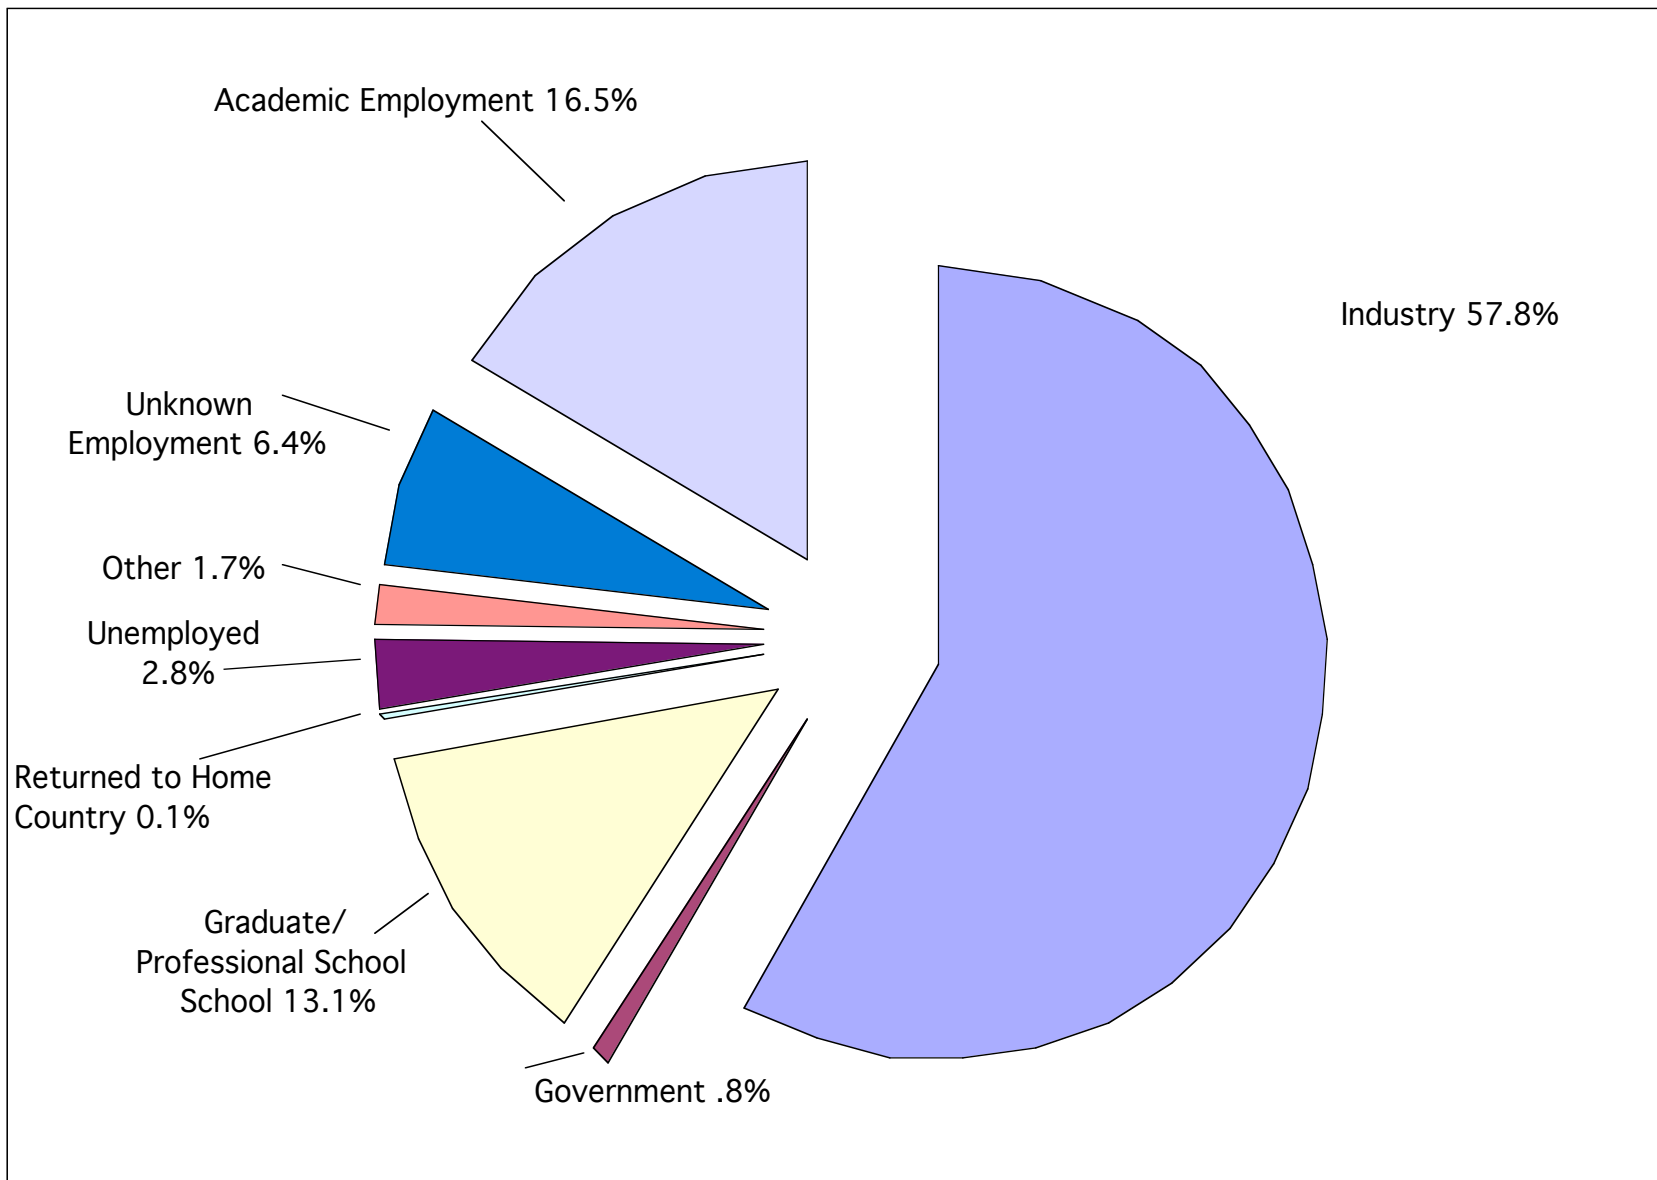

Initial Placement of PhD Chemical Engineers '00-01

Initial placement of Chemical Engineering Graduates, Academic Year '00-'01, AIChE Career Services Department