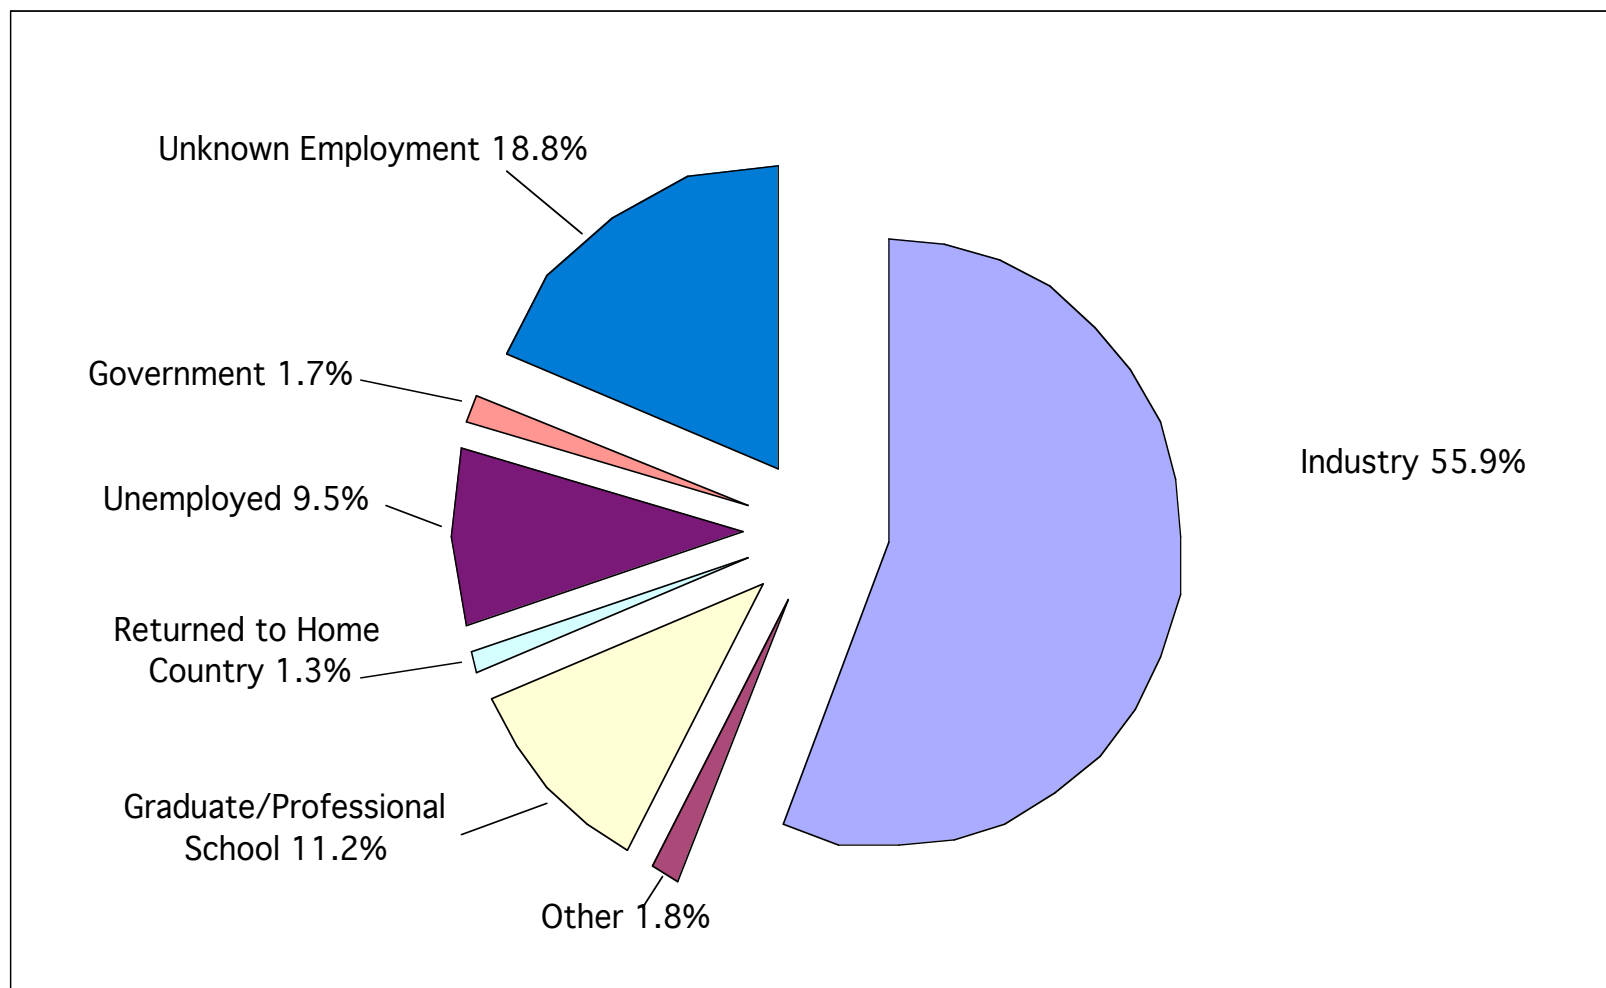

Initial Placement of BS Chemical Engineers, '00-01

Initial placement of Chemical Engineering Graduates, Academic Year '00-'01, AIChE Career Services Department

Breakdown of Industrial Employment for BS Chemical Engineers

Initial placement of Chemical Engineering Graduates, Academic Year '00-'01, AIChE Career Services Department

Initial Placement of MS Chemical Engineers, '00-01

Breakdown of Industrial Employment for MS Chemical Engineers