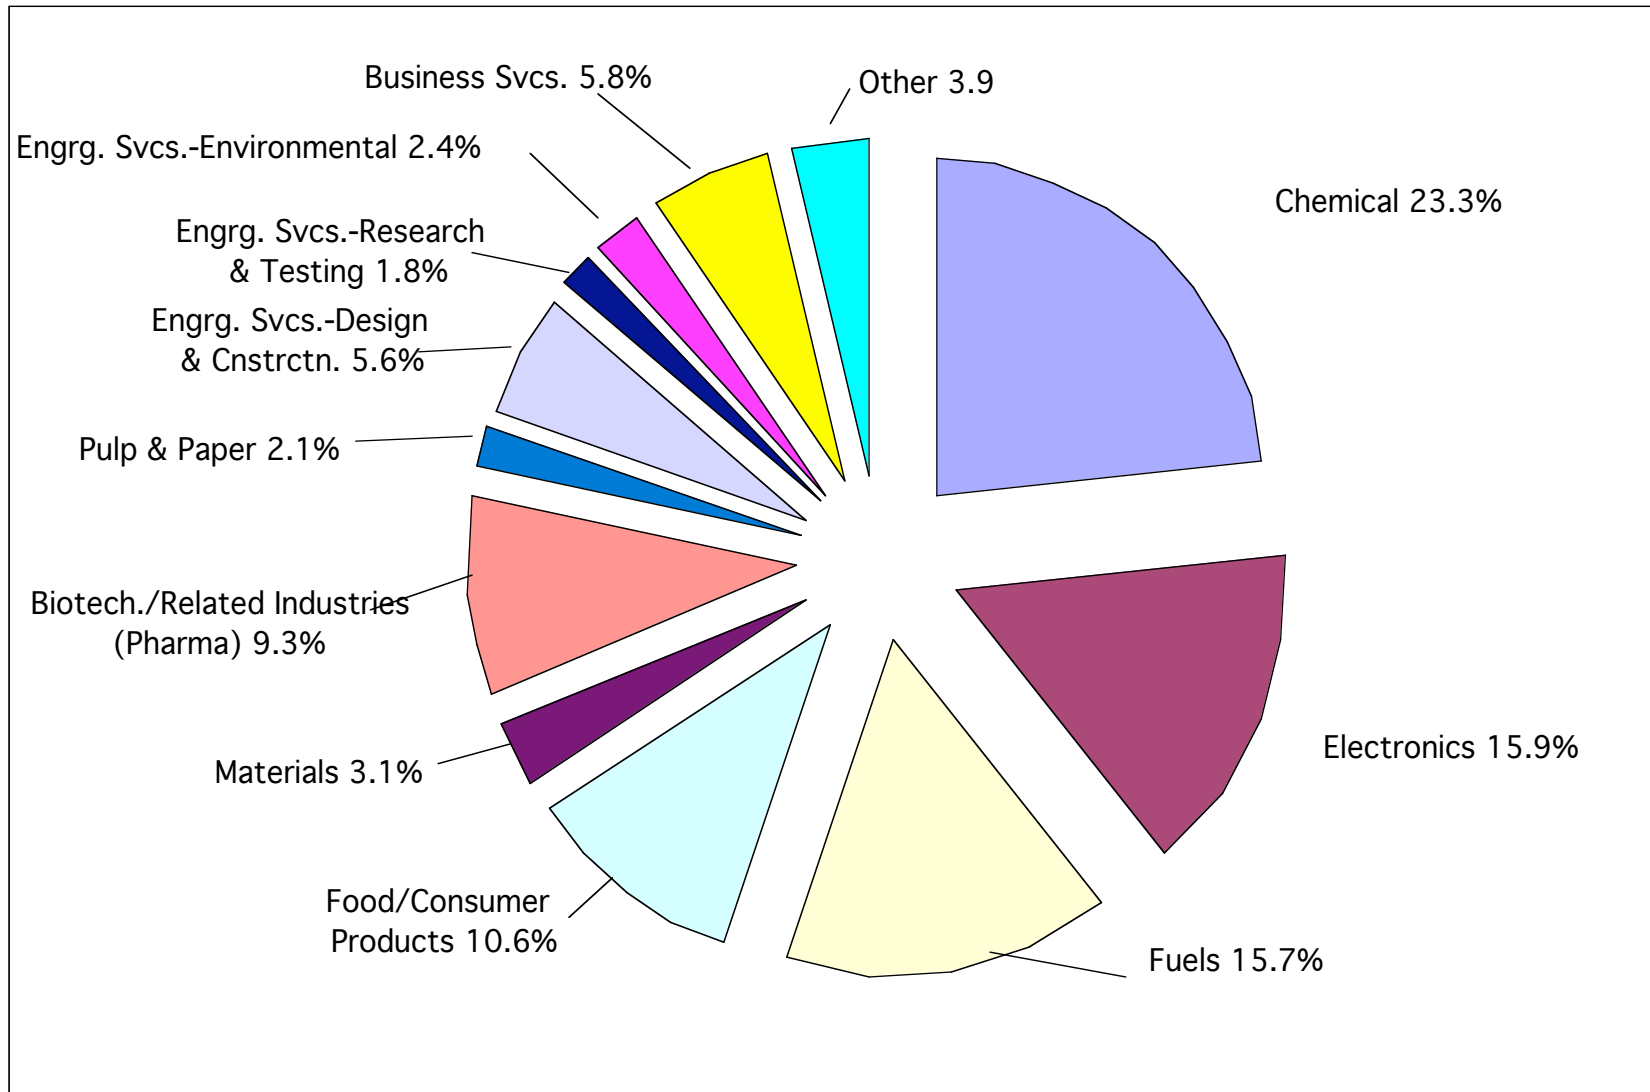

Initial Placement of BS Chemical Engineers, '00-01

Initial placement of Chemical Engineering Graduates, Academic Year '00-'01, AIChE Career Services Department

Breakdown of Industrial Employment for BS Chemical Engineers

Initial placement of Chemical Engineering Graduates, Academic Year '00-'01, AIChE Career Services Department

Initial Placement of MS Chemical Engineers, '00-01

Breakdown of Industrial Employment for MS Chemical Engineers