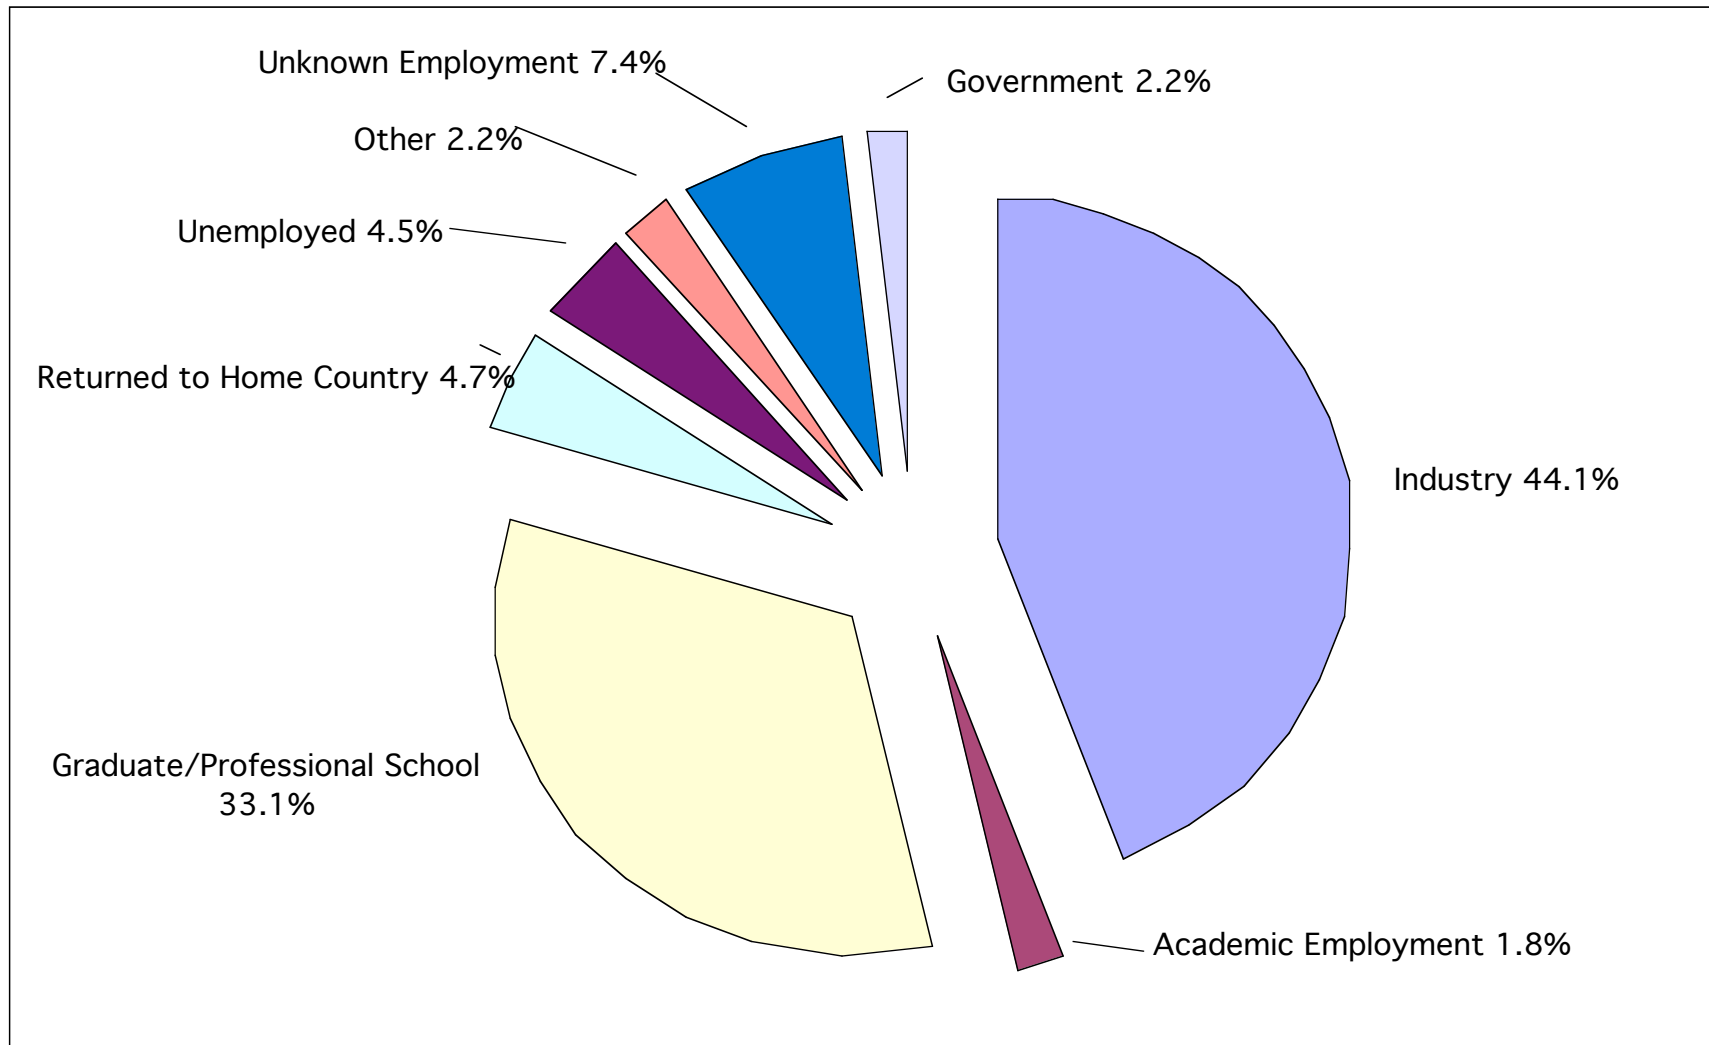

Initial Placement of BS Chemical Engineers, '00-01

Initial placement of Chemical Engineering Graduates, Academic Year '00-'01, AIChE Career Services Department

Breakdown of Industrial Employment for BS Chemical Engineers

Initial placement of Chemical Engineering Graduates, Academic Year '00-'01, AIChE Career Services Department

Initial Placement of MS Chemical Engineers, '00-01

Breakdown of Industrial Employment for MS Chemical Engineers