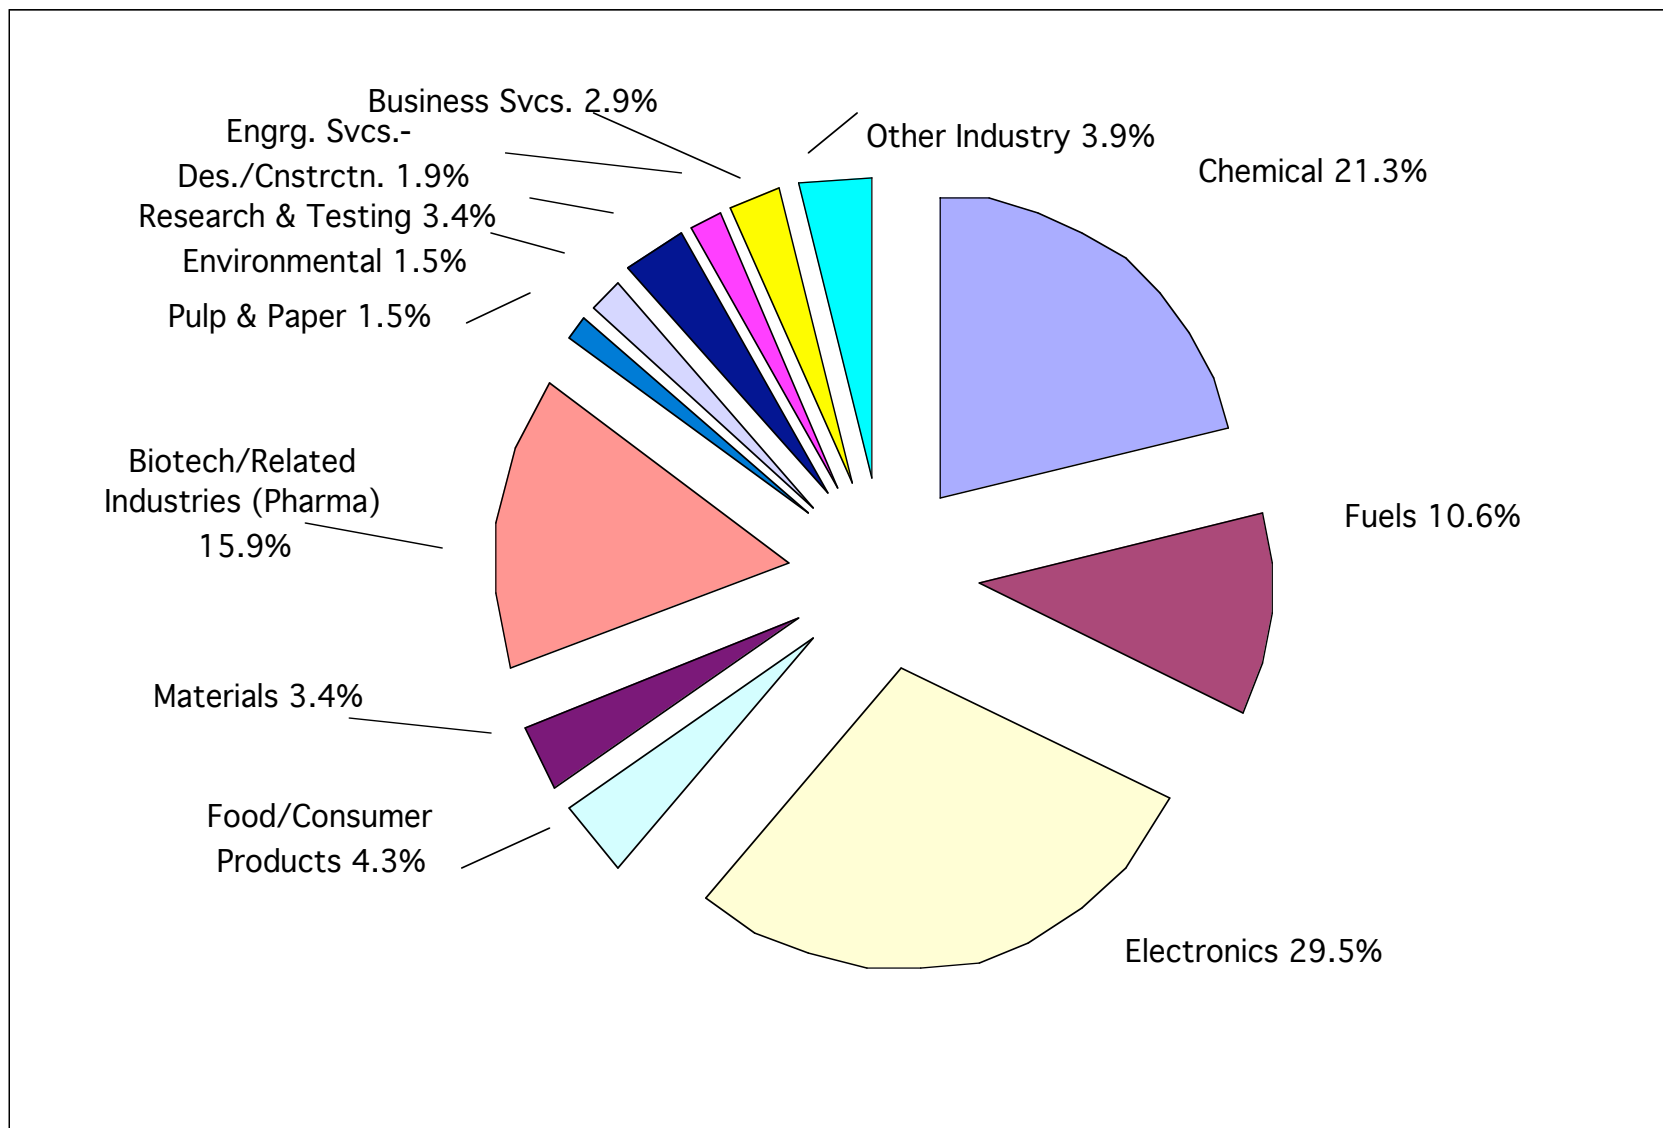

Breakdown of Industrial Employment for PhD Chemical Engineers

Initial placement of Chemical Engineering Graduates, Academic Year '00-'01, AIChE Career Services Department